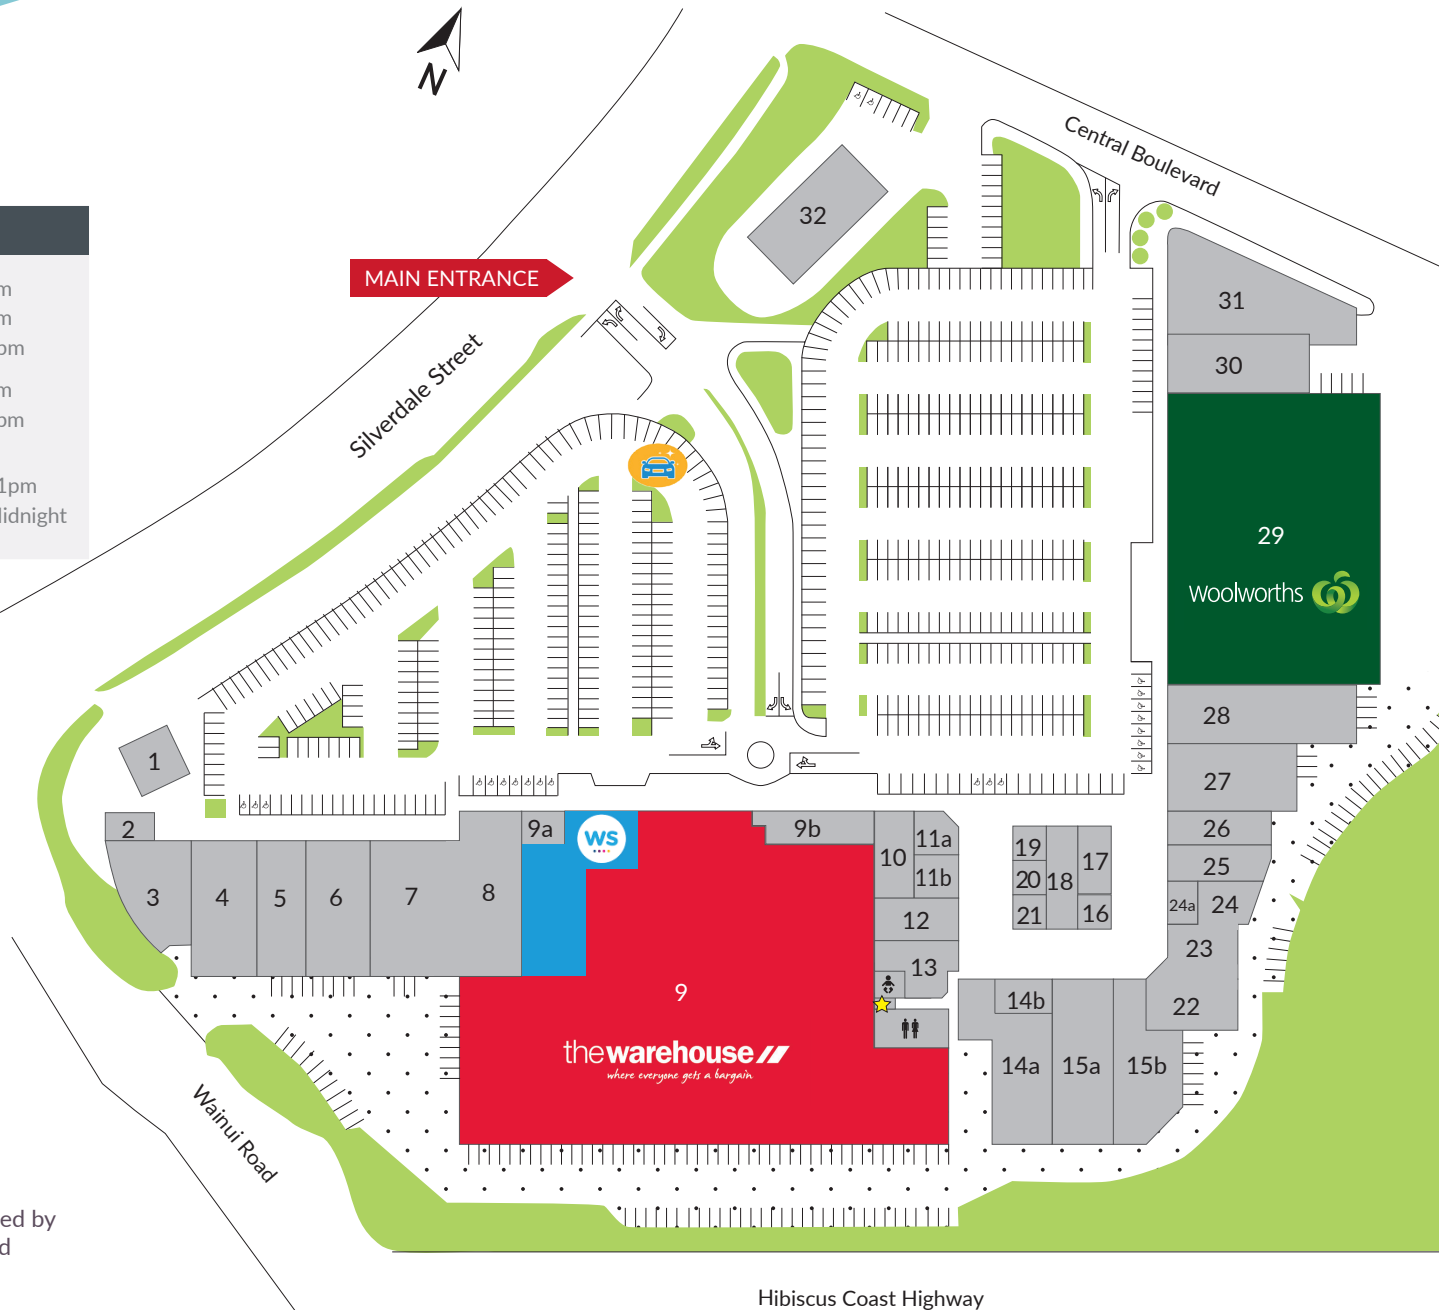

Major Retailers

- 9 The Warehouse and Warehouse Stationery
- 29 Woolworths

Services

- 10 BNZ
- 26 ANZ
- 14b Flight Centre
- The Clean (underground carpark)

Fashion/Jewellery

- 11a Walker & Hall
- 12 Cotton On Kids
- 14a Macpac
- 15a Postie
- 15b Number One Shoes
- 18 Stirling Sports
- 28 North Beach

Food/Cafe's

- 1 Mexico
- 2 Rib & Roast
- 9b Hollywood Bakery
- 17 Jamaica Blue Café
- 19 St Pierres Sushi
- 20 Pita Pit
- 21 Ko Ko Dak Chicken
- 32 KFC

Health & Beauty

- 4 Chemist Warehouse
- 9a Resonate
- 11b OPSM
- 16 V8 Barber
- 24a Just Cuts
- 25 Unichem Pharmacy
- 31 Snap Fitness

Homewares & Appliances/Electronics

- 3 Waitemata Backcare Beds
- 5 Lighting Plus
- 6 Beds R Us
- 7-8 Noel Leeming
- 22-24 Bed Bath & Beyond
- 27 The Furniture Store
- 30 Supercheap Auto

Variety Store

- 13 Dollartopia